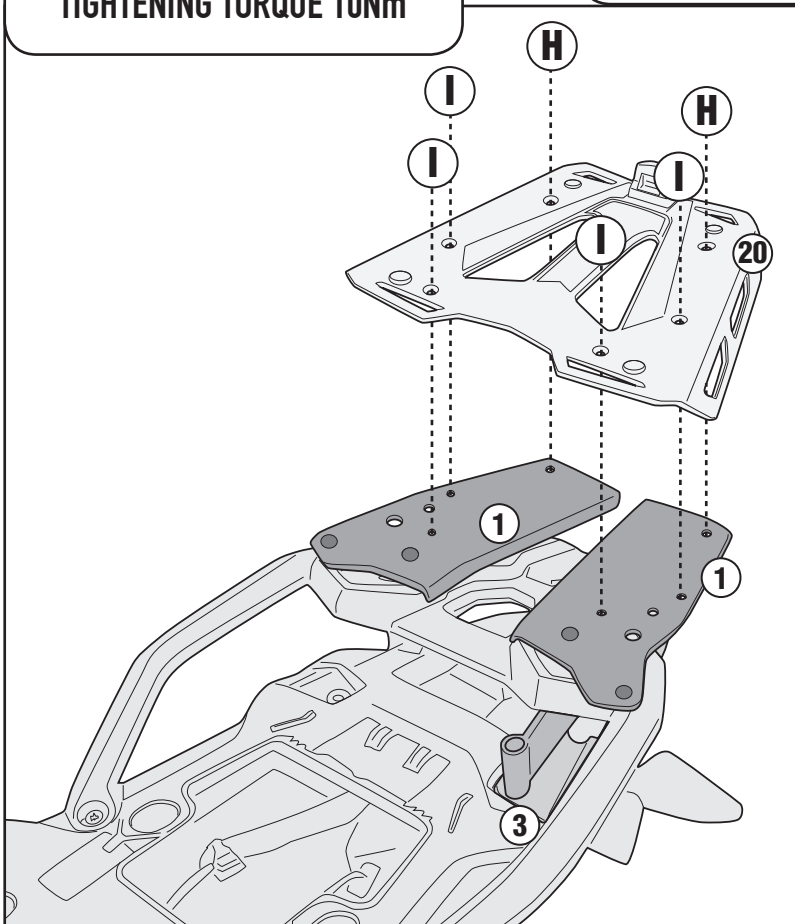

M8 PLATE

TIGHTENING TORQUE 10Nm