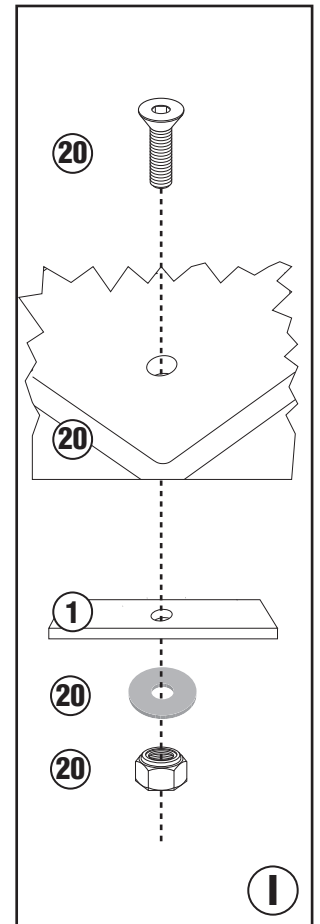

M8 PLATE

TIGHTENING TORQUE 10Nm