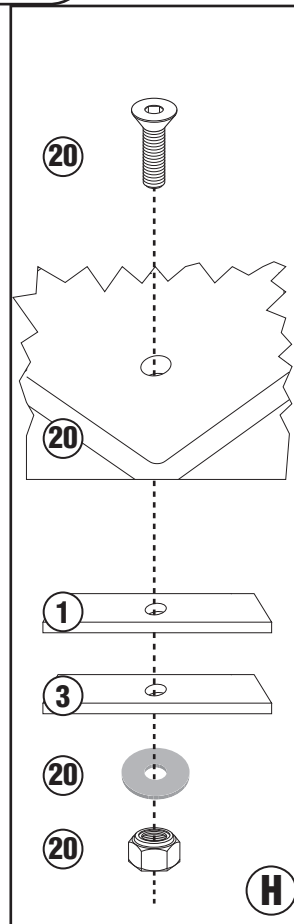

M8 PLATE

TIGHTENING TORQUE 10Nm